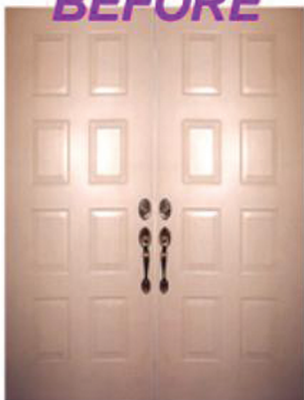

Beautify your home with...

IMAGES ON GLASS

BEFORE

Convert an ordinary door to a work of art!

AFTER

We etch any existing glass, window, or mirror in any design. We even convert **skylights, transoms, shower doors, patio sliding doors and much more** to gorgeous etched glass! Add a new dramatic, luxurious look to any room of your home with our etched glass designs created by experienced artisans. - We also work with designers -